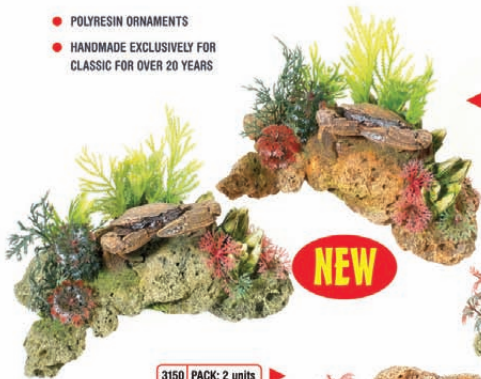

- POLYRESIN ORNAMENTS
- HANDMADE EXCLUSIVELY FOR CLASSIC FOR OVER 20 YEARS

3147 PACK: 2 units

Stone with Crab & Plants

Size: L 195mm x W 95mm x H 100mm

NEW

3150 PACK: 2 units

Stone & Coral with Plants

Size: L 185mm x W 80mm x H 120mm

NEW

3152 PACK: 2 units

Stone & Coral with Branch

Size: L 205mm x W 95mm x H 100mm

NEW

3140 PACK: 2 units

Coral on Rocks with Plants

Size: L 155mm x W 90mm x H 105mm